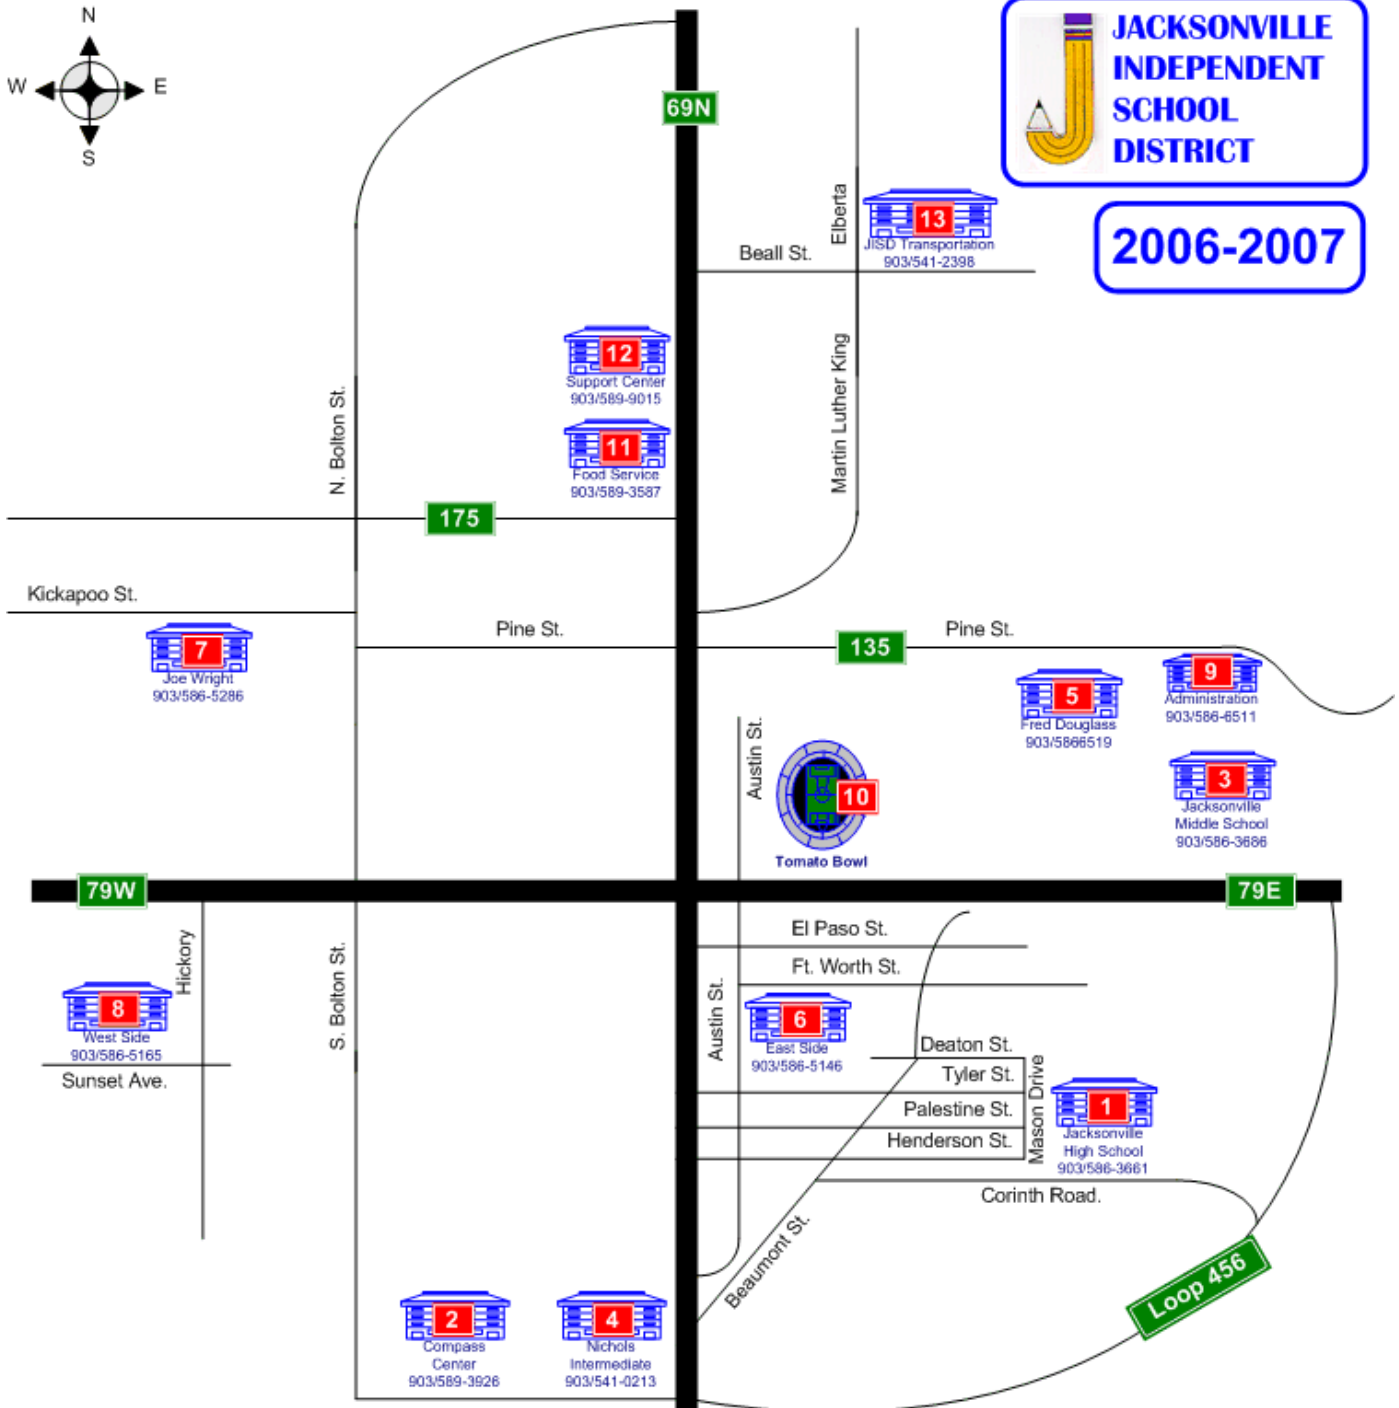

2006-2007

JISD FACILITIES

- 1** Jacksonville High School
1210 Corinth Road
- 2** Compass Center (Alternative School)
436 SW Loop 456
- 3** Jacksonville Middle School
1541 Pine St.
- 4** Nichols Intermediate School
818 SE Loop 456
- 5** Fred Douglass Elementary School
1501 Pine St.
- 6** East Side Elementary School
711 Ft. Worth St.

- 7** Joe Wright Elementary School
215 Kickapoo St.
- 8** West Side Elementary School
1002 Sunset
- 9** Administration Building
1547 Pine St.
- 10** Tomato Bowl (Stadium)
202 Austin St.
- 11** Food Service Office
945 N. Jackson
- 12** Support Center (Technology, Custodial, Maintenance)
953 N. Jackson
- 13** JISD Transportation Department (Bus Barn)
1410 Elberta